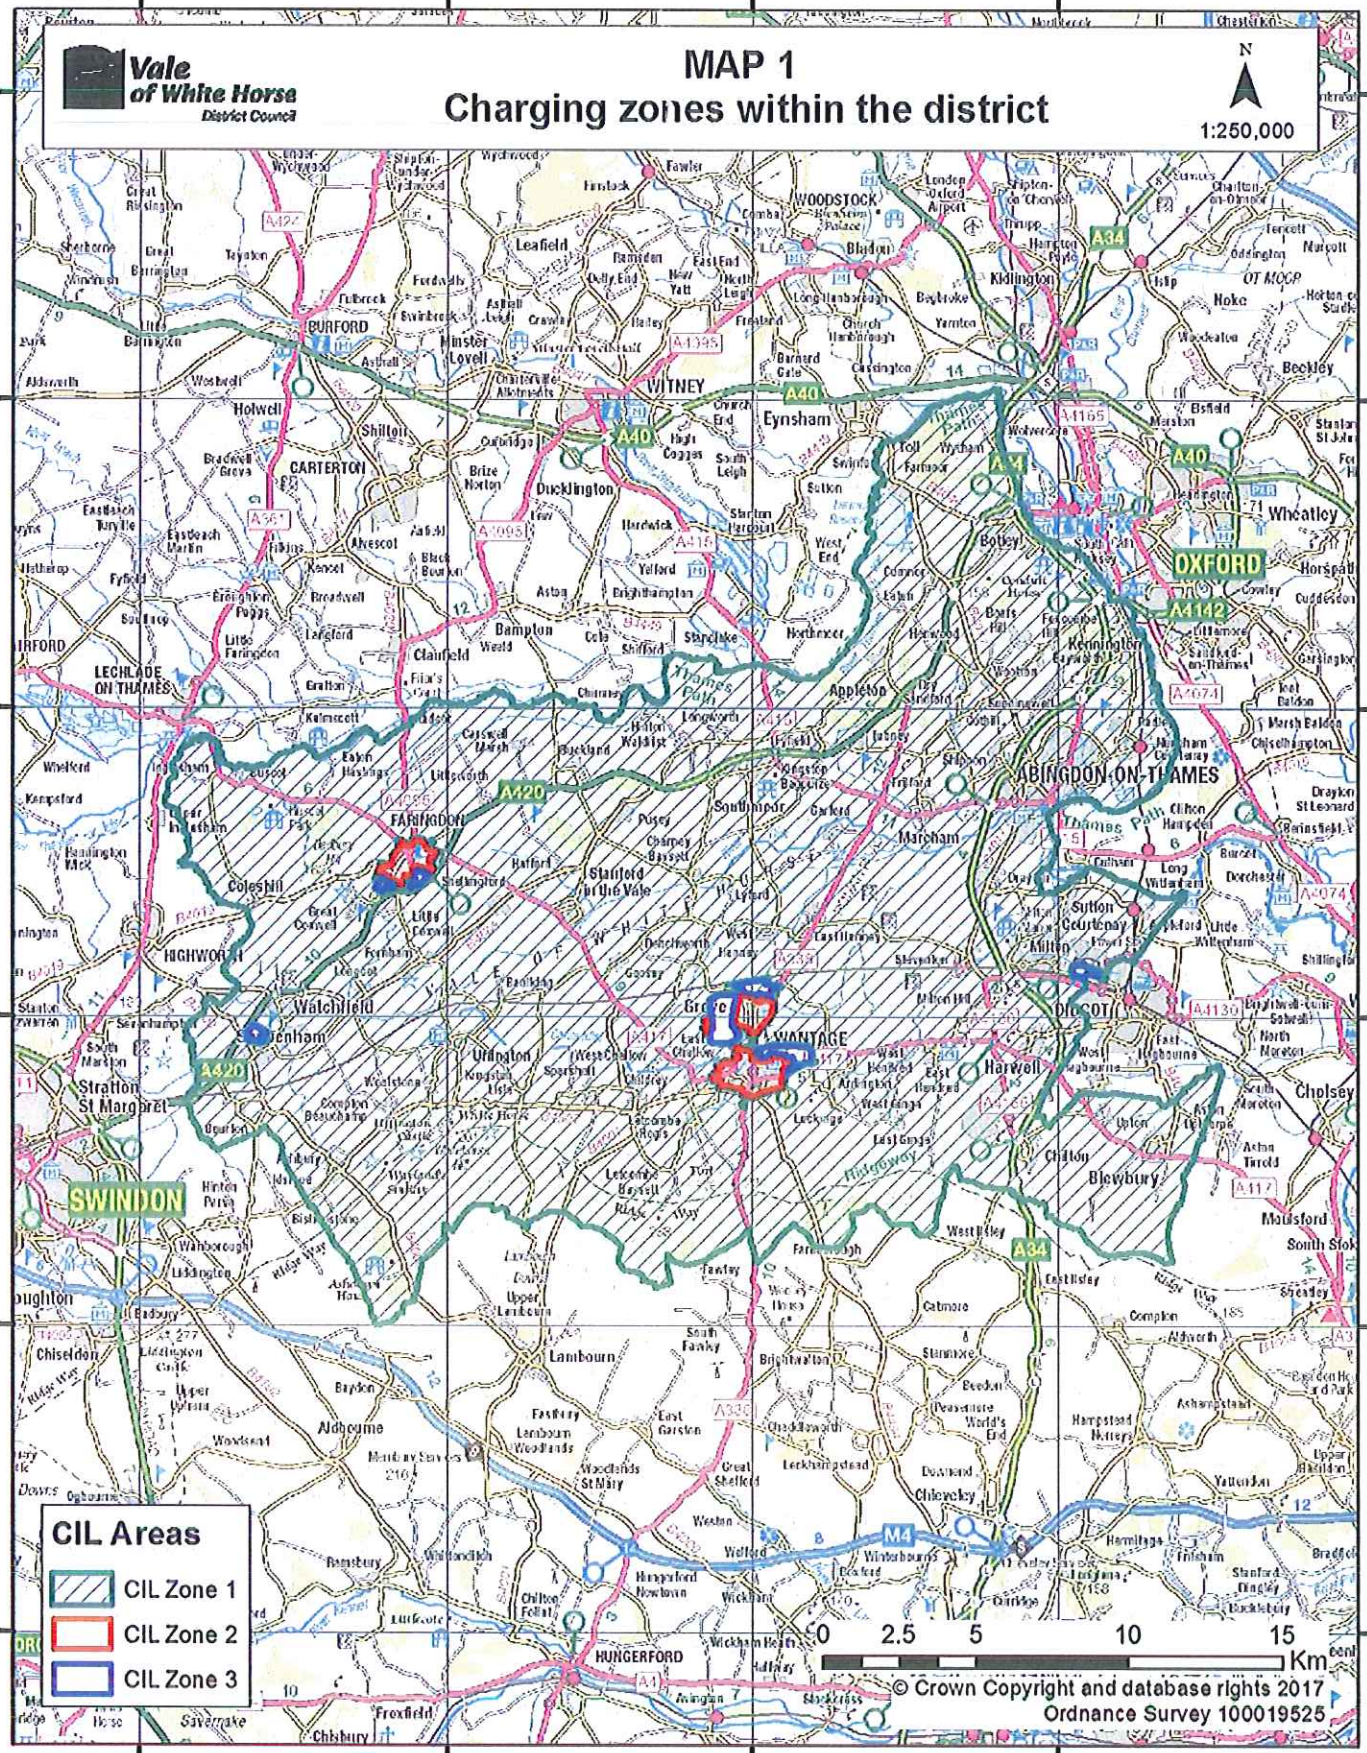

420000

430000

440000

450000

MAP 1

Charging zones within the district

CIL Areas

-  CIL Zone 1
-  CIL Zone 2
-  CIL Zone 3

© Crown Copyright and database rights 2017
Ordnance Survey 100019525

428000

429000

MAP 3 Charging zones within Faringdon

196000

196000

195000

195000

194000

194000

CIL Areas

-  CIL Zone 1
-  CIL Zone 2
-  CIL Zone 3

© Crown Copyright and database rights 2017
Ordnance Survey 100019525

428000

429000

MAP 5 Charging Zones within Didcot