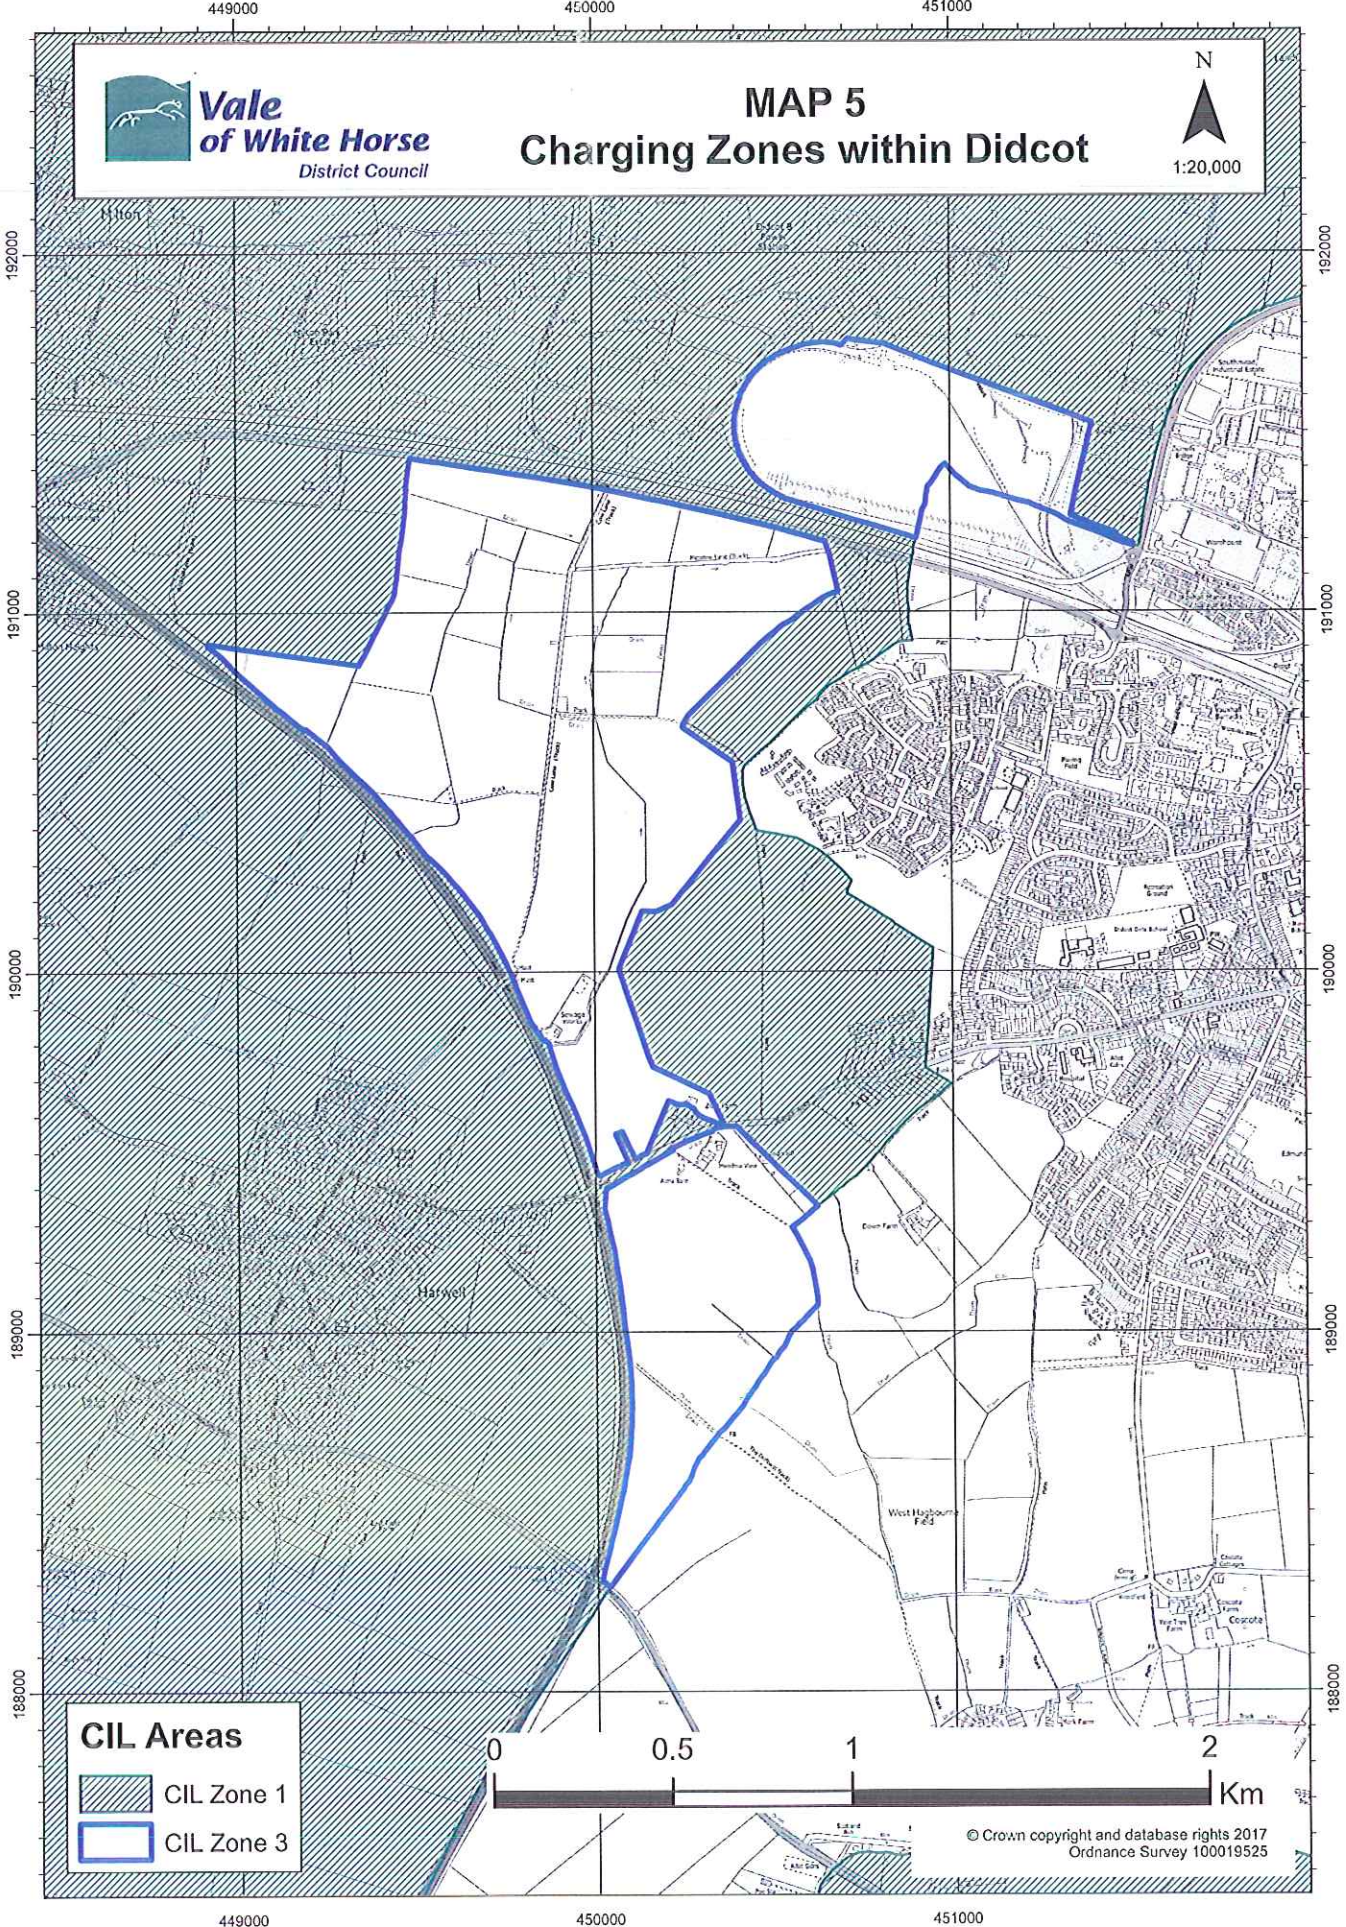

© Crown Copyright and database rights 2017
Ordnance Survey 100019525

428000

429000

MAP 3 Charging zones within Faringdon

196000

196000

195000

195000

194000

194000

CIL Areas

-  CIL Zone 1
-  CIL Zone 2
-  CIL Zone 3

© Crown Copyright and database rights 2017
Ordnance Survey 100019525

428000

429000

MAP 5 Charging Zones within Didcot

CIL Areas

-  CIL Zone 1
-  CIL Zone 3

420000

430000

440000

450000

220000

210000

200000

190000

180000

170000

220000

210000

200000

190000