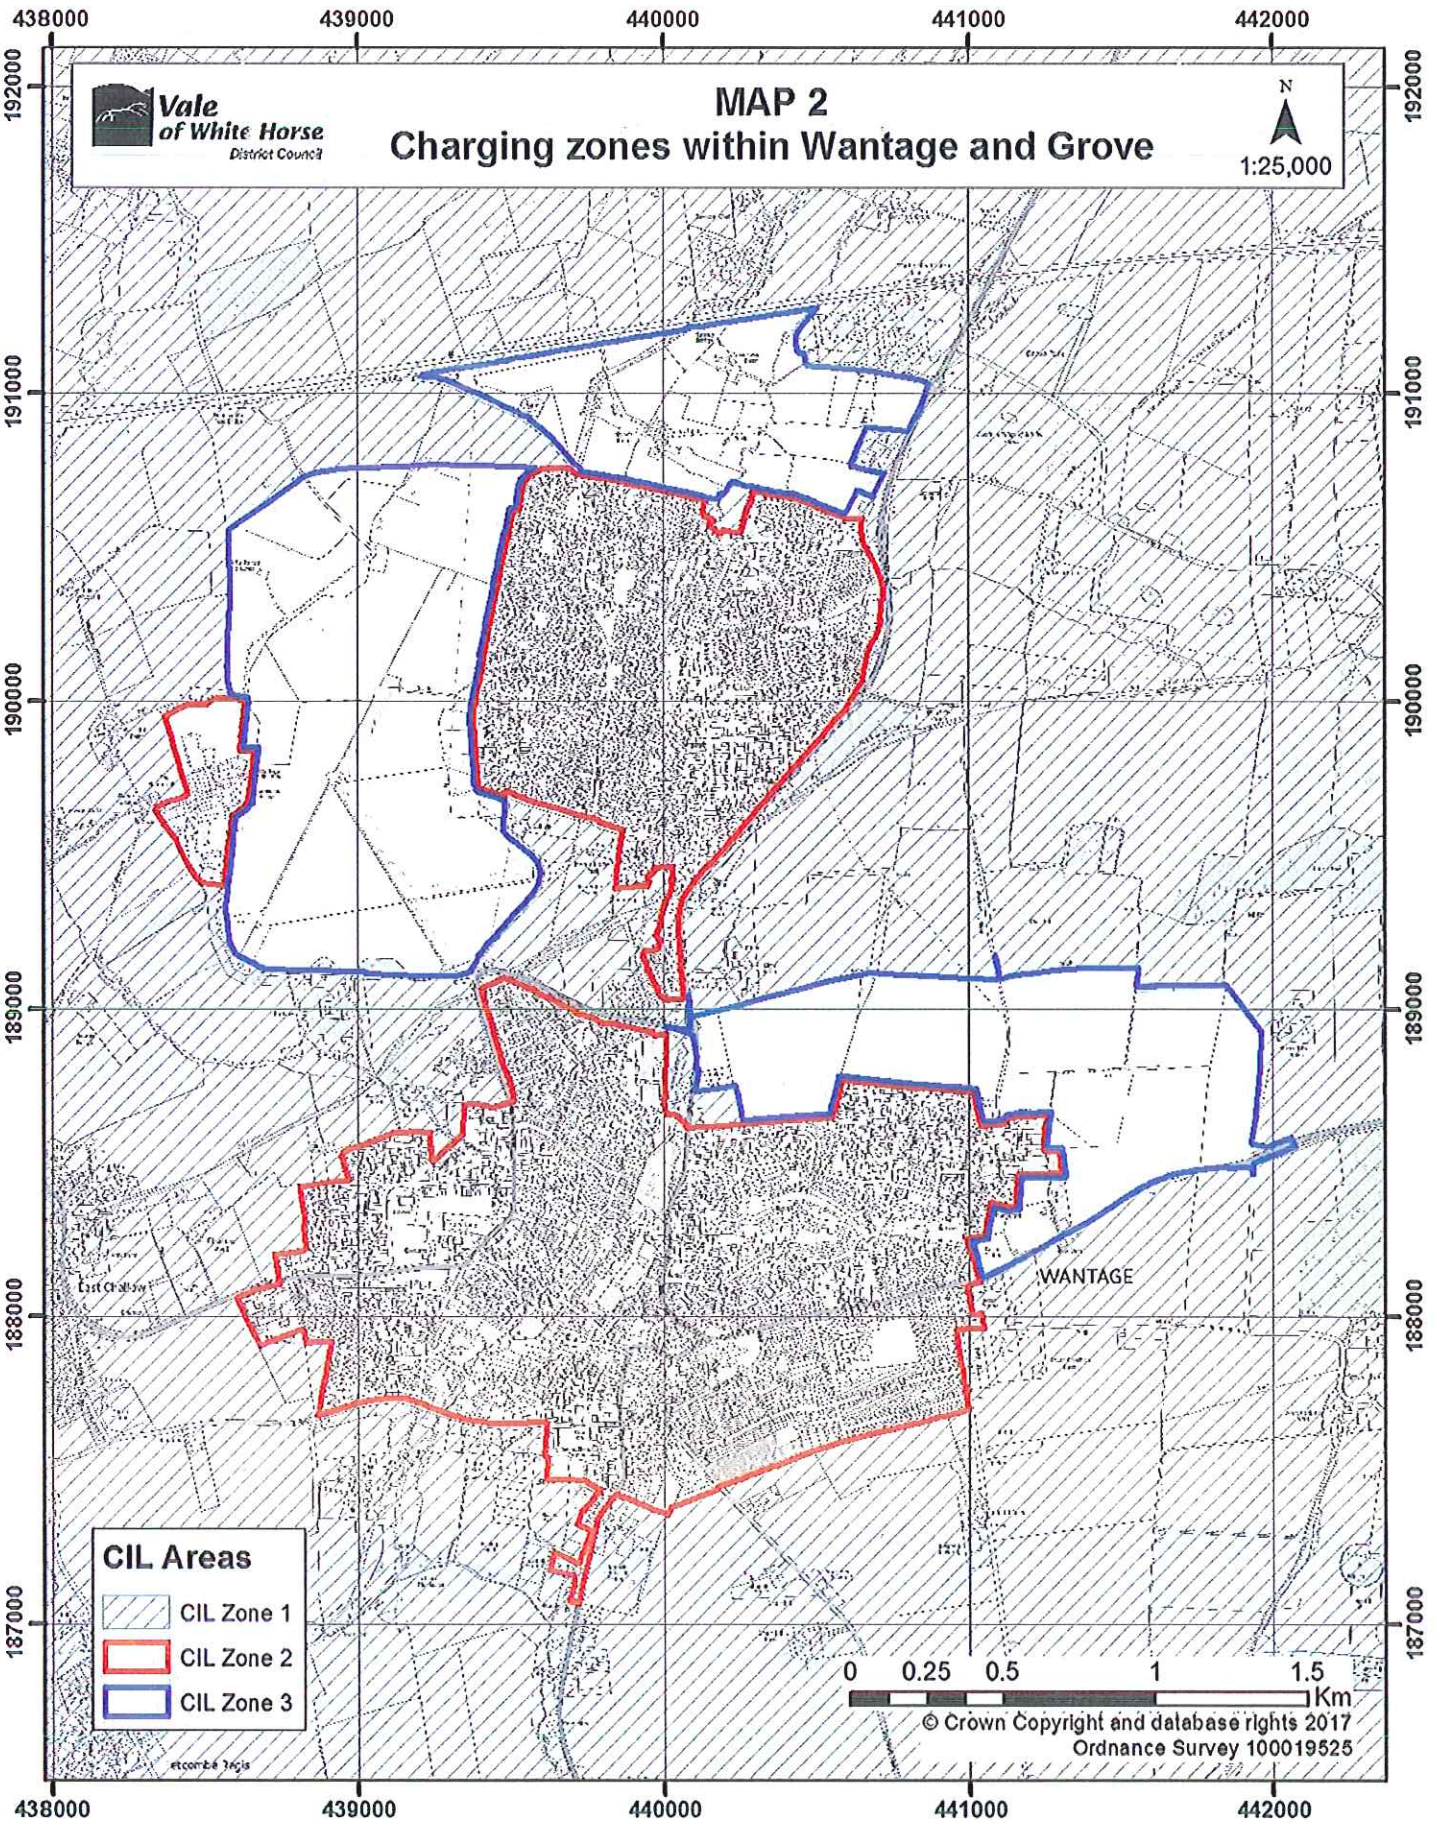

200000

200000

190000

190000

180000

180000

170000

170000

420000

430000

440000

450000

MAP 1

Charging zones within the district

CIL Areas

-  CIL Zone 1
-  CIL Zone 2
-  CIL Zone 3

© Crown Copyright and database rights 2017
Ordnance Survey 100019525

428000

429000

MAP 3 Charging zones within Faringdon

196000

196000

195000

195000

194000

194000

CIL Areas

-  CIL Zone 1
-  CIL Zone 2
-  CIL Zone 3

© Crown Copyright and database rights 2017
Ordnance Survey 100019525

428000

429000

MAP 5 Charging Zones within Didcot