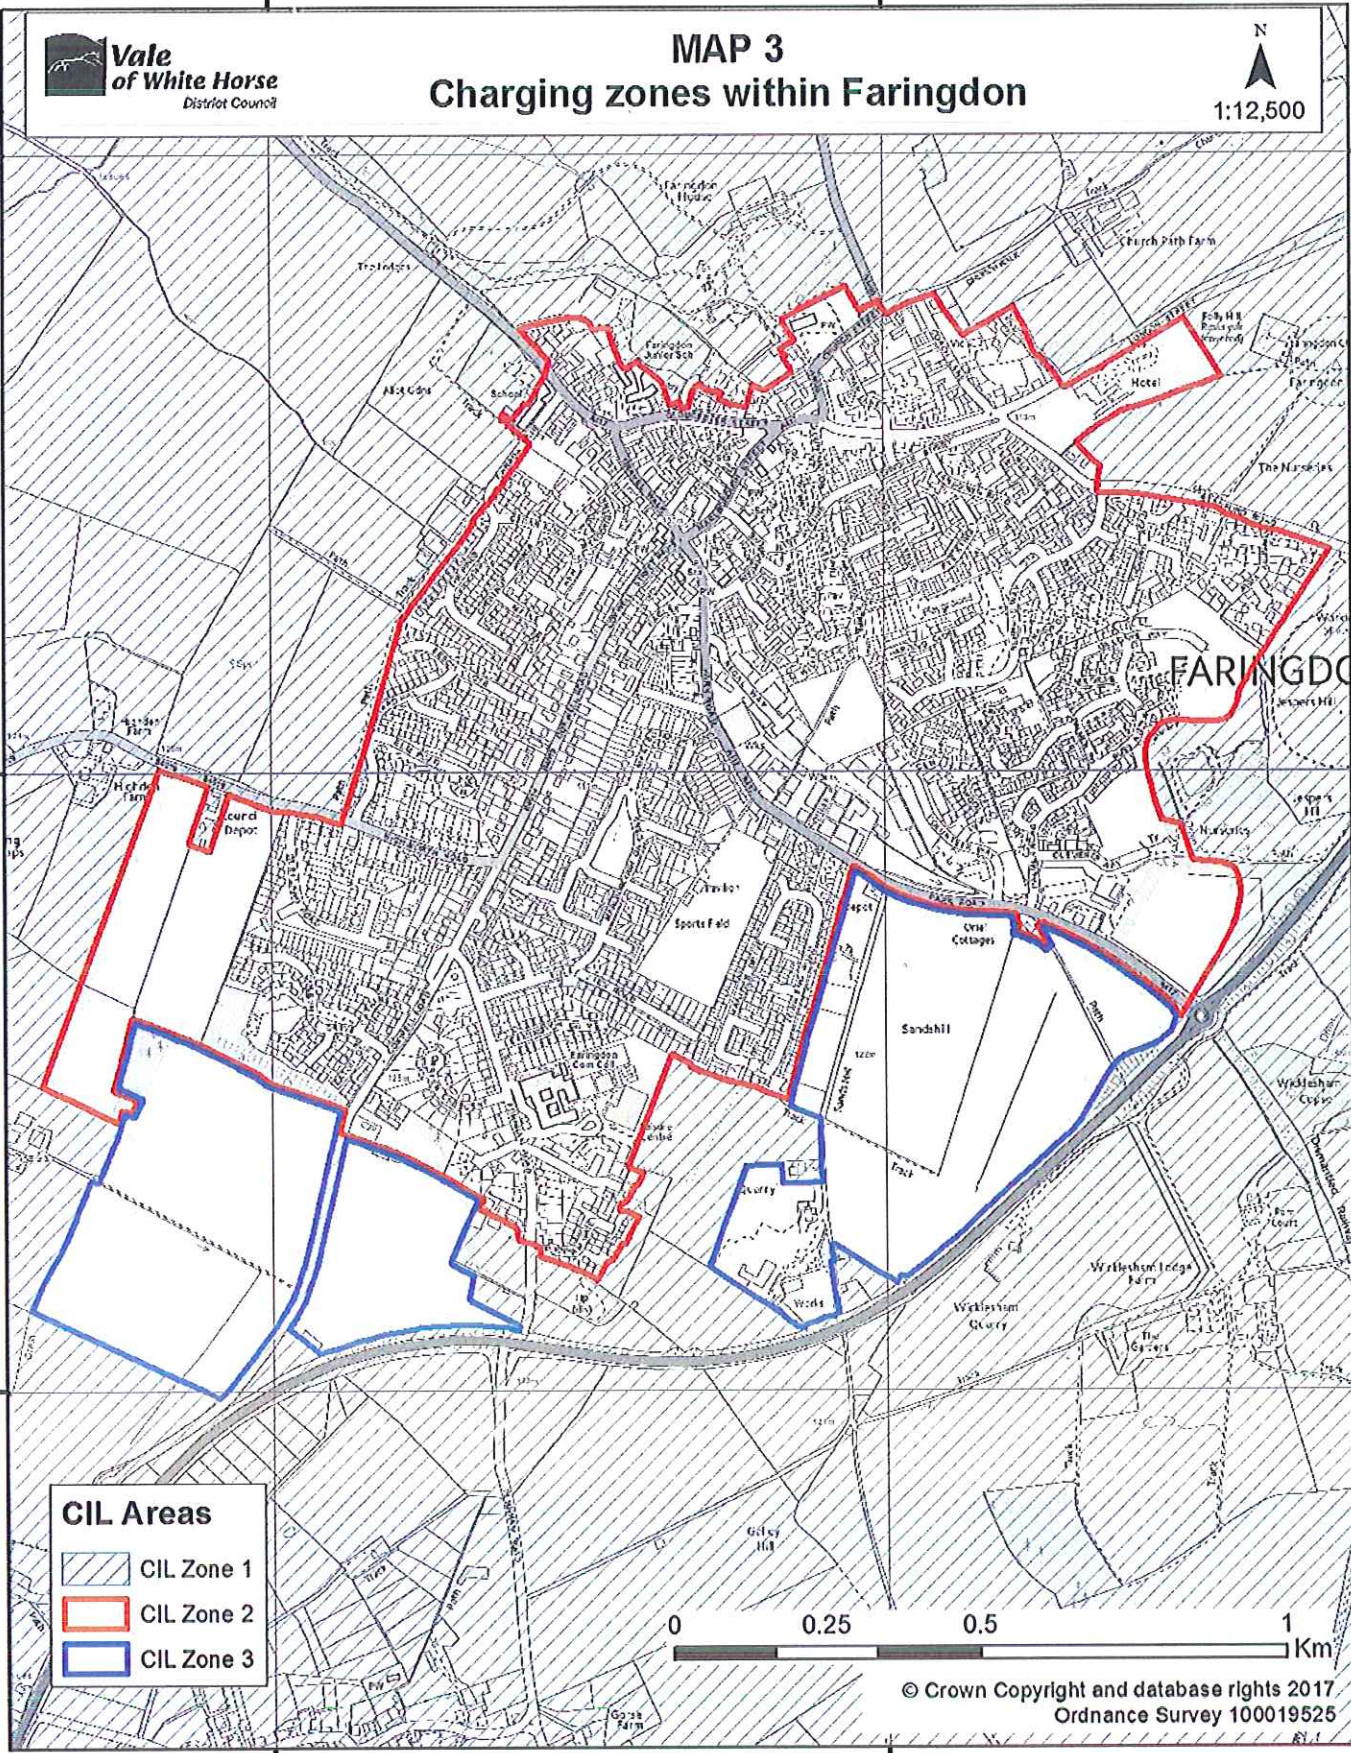

© Crown Copyright and database rights 2017
Ordnance Survey 100019525

428000

429000

MAP 3 Charging zones within Faringdon

196000

196000

195000

195000

194000

194000

CIL Areas

-  CIL Zone 1
-  CIL Zone 2
-  CIL Zone 3

© Crown Copyright and database rights 2017
Ordnance Survey 100019525

428000

429000

MAP 5 Charging Zones within Didcot

CIL Areas

-  CIL Zone 1
-  CIL Zone 3

420000

430000

440000

450000

220000

210000

200000

190000

180000

170000

220000

210000

200000

190000